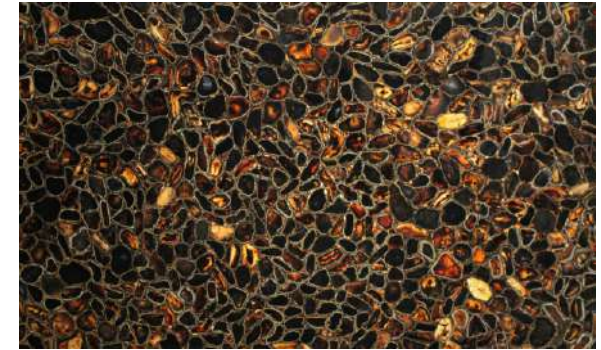

MOTHER OF PEARL

SLABS

YELLOW AGATE BACKLIT SLAB

GREY ZAMA BACKLIT SLAB

JET BLACK BACKLIT SLAB

YELLOW AGATE SLAB

GREY ZAMA SLAB

JET BLACK SLAB

SLABS

GREEN LABRODORITE SLAB

BROWN PETRIFIED WOOD SLAB

BLACK PETRIFIED WOOD SLAB

AMYTHIST SLAB

WHITE LABRODORITE SLAB

BLUE AGATE SLAB

GALLERY