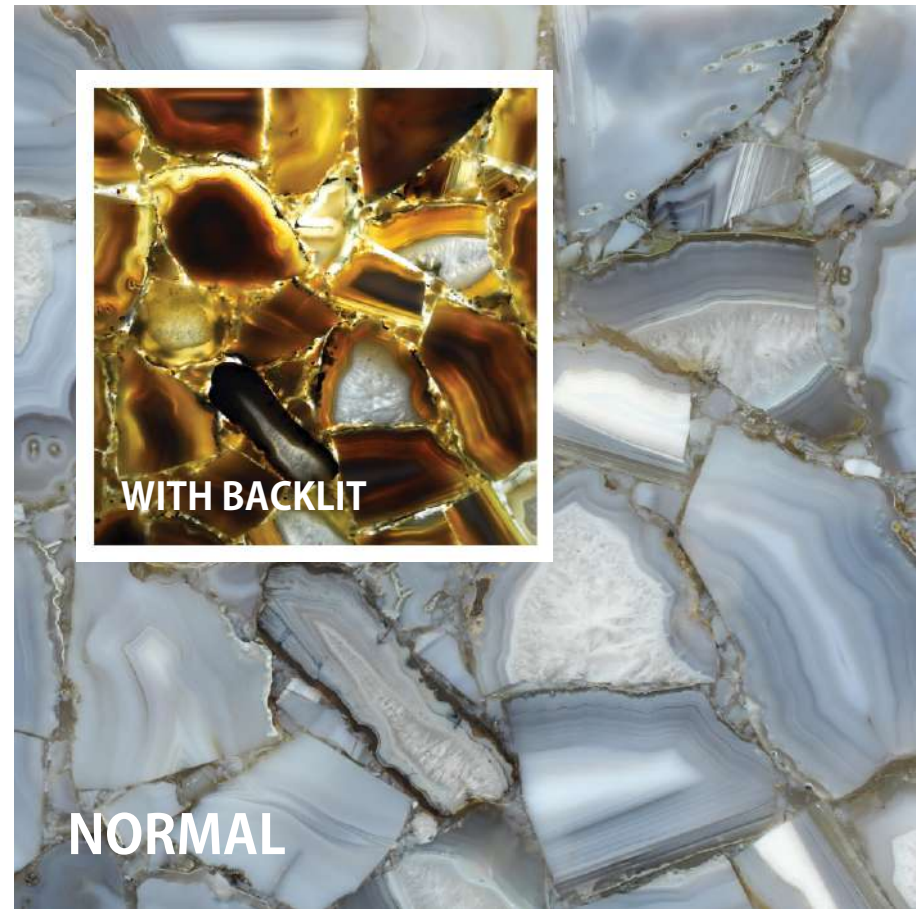

WITH BACKLIT

NORMAL