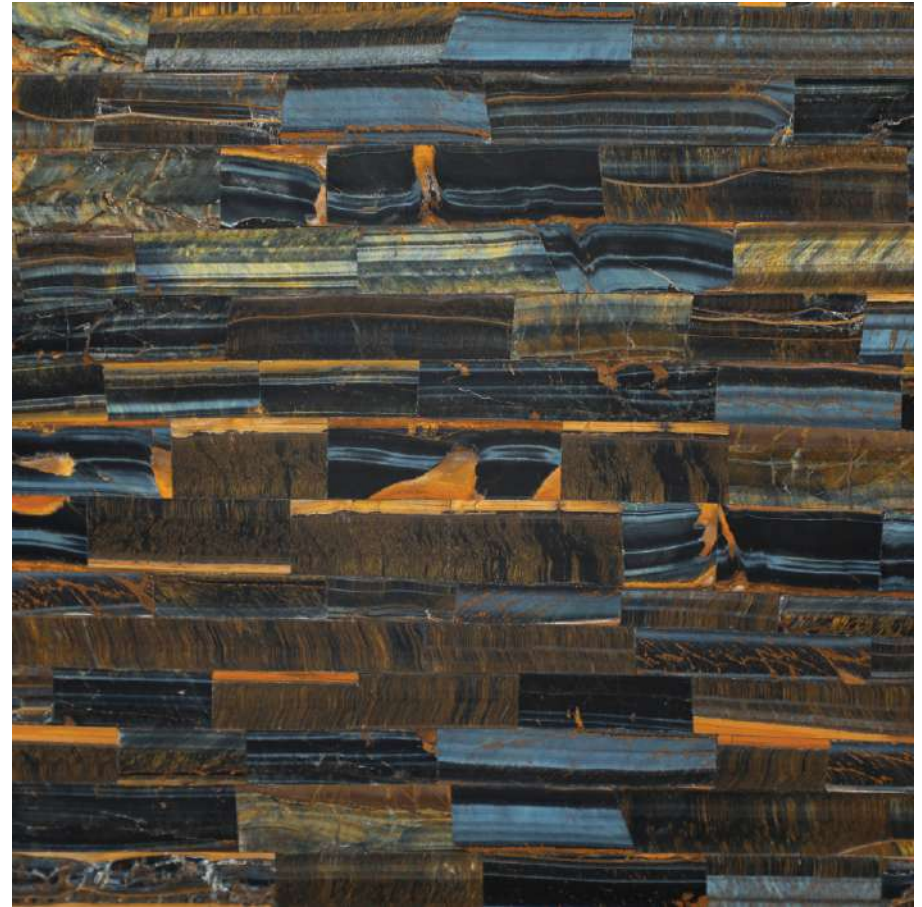

BLUE TIGER EYE

VANDANA OVERSEAS
PRODUCTS

www.vandanaoverseas.com