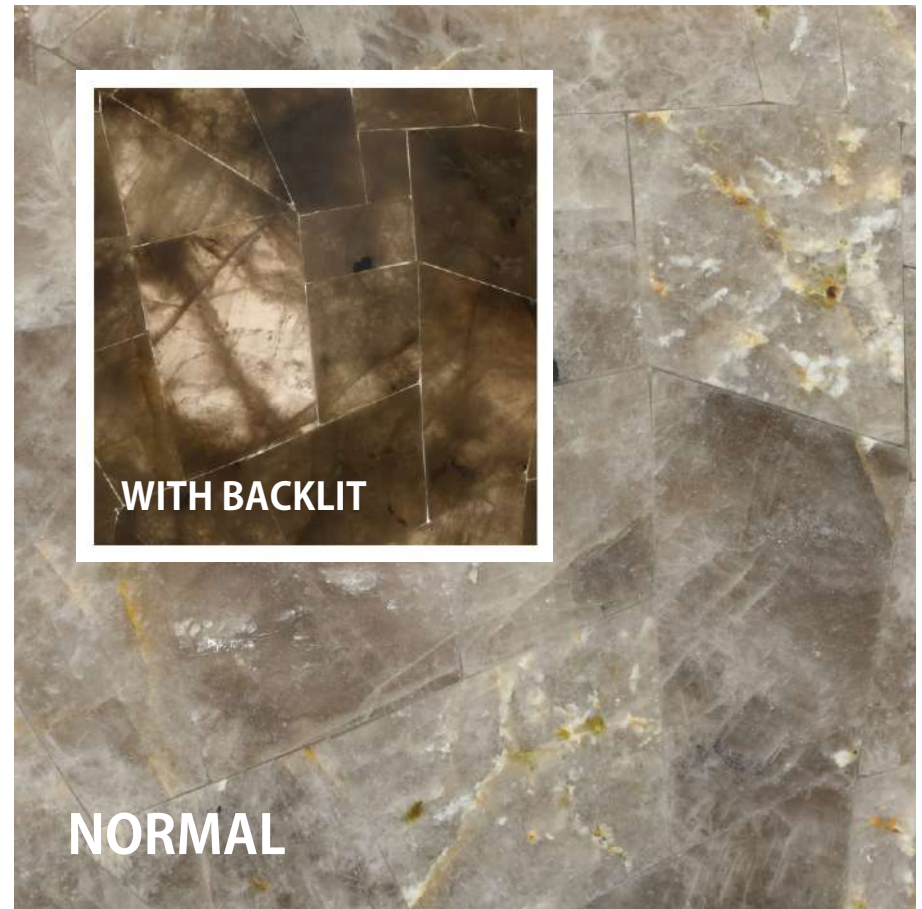

SMOKY QUARTZ (20 MM)