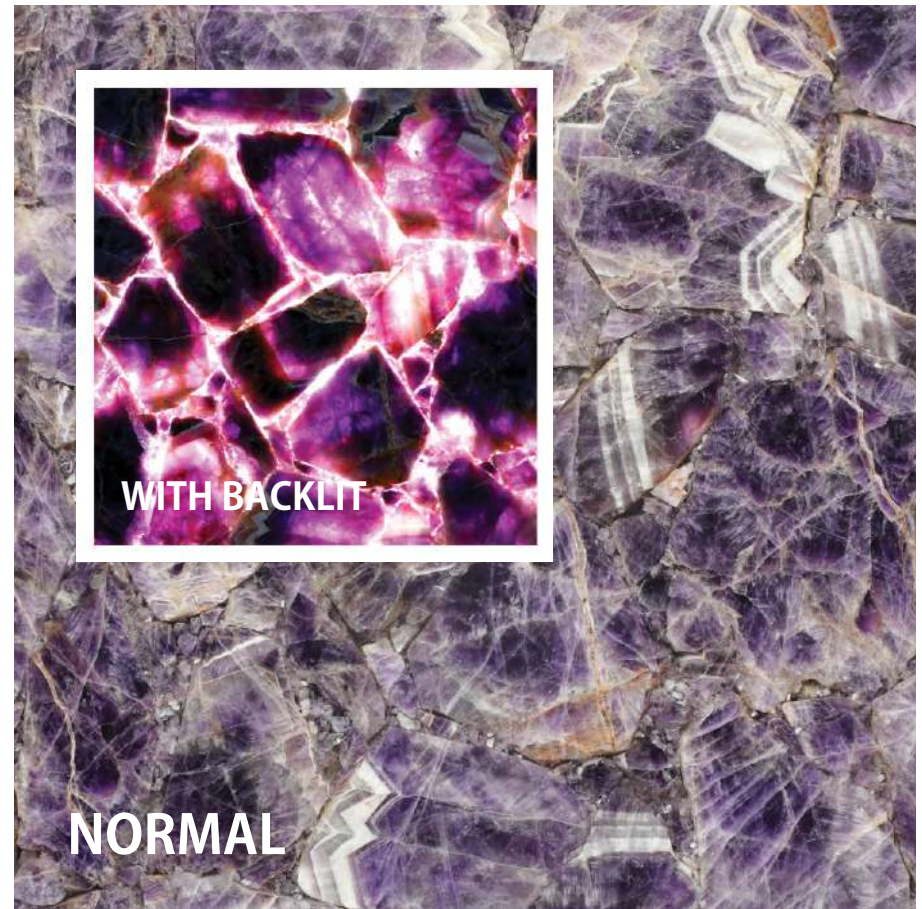

YELLOW AGATE (5 MM)

WITH BACKLIT

NORMAL

AMETHYST (20 MM)

VANDANA OVERSEAS

PRODUCTS

www.vandanaoverseas.com