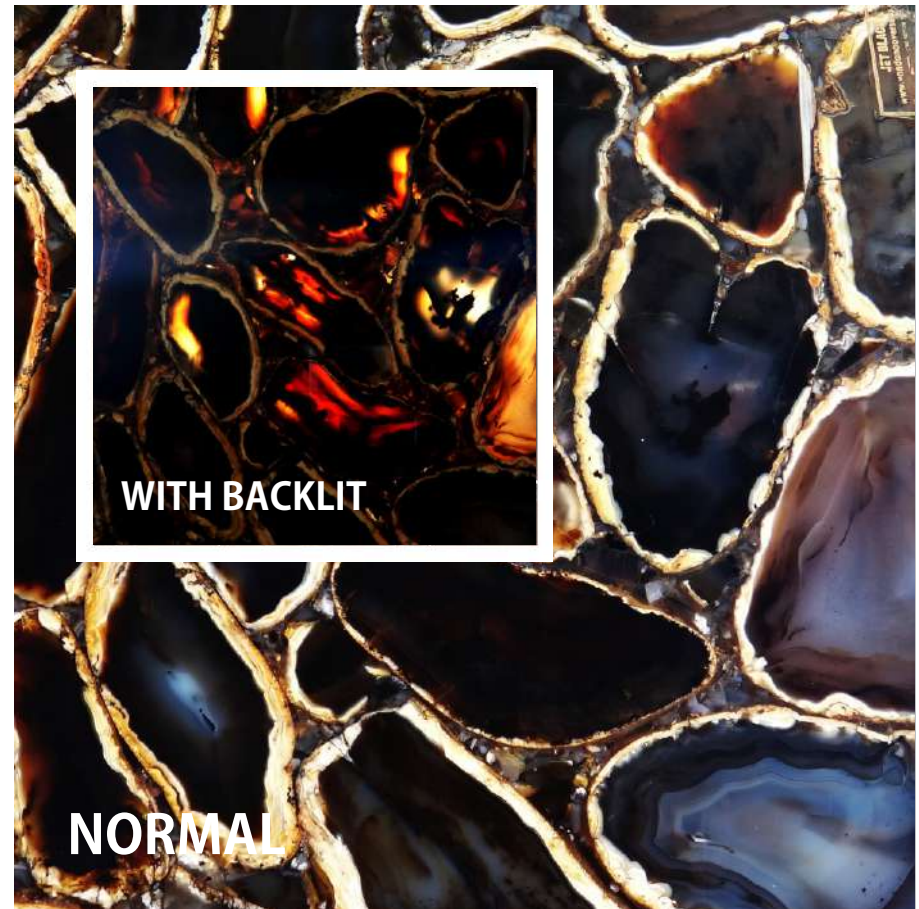

NORMAL

RED PETRIFIED WOOD (20 MM)

TRANSLUCENT

BLACK PETRIFIED WOOD (20 MM)

YELLOW PETRIFIED WOOD (20 MM)

TRANSLUCENT

RED PETRIFIED WOOD (20 MM)

JET BLACK (20 MM)