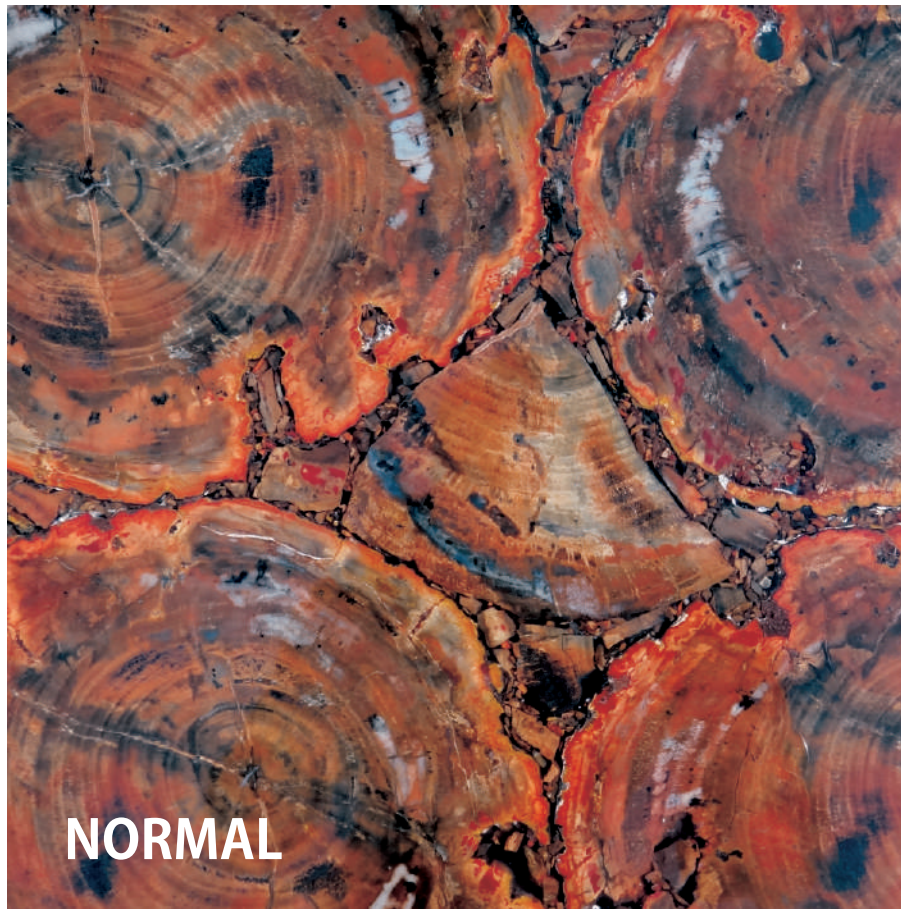

NORMAL

RED PETRIFIED WOOD (20 MM)

TRANSLUCENT

BLACK PETRIFIED WOOD (20 MM)

YELLOW PETRIFIED WOOD (20 MM)

TRANSLUCENT

RED PETRIFIED WOOD (20 MM)

JET BLACK (20 MM)