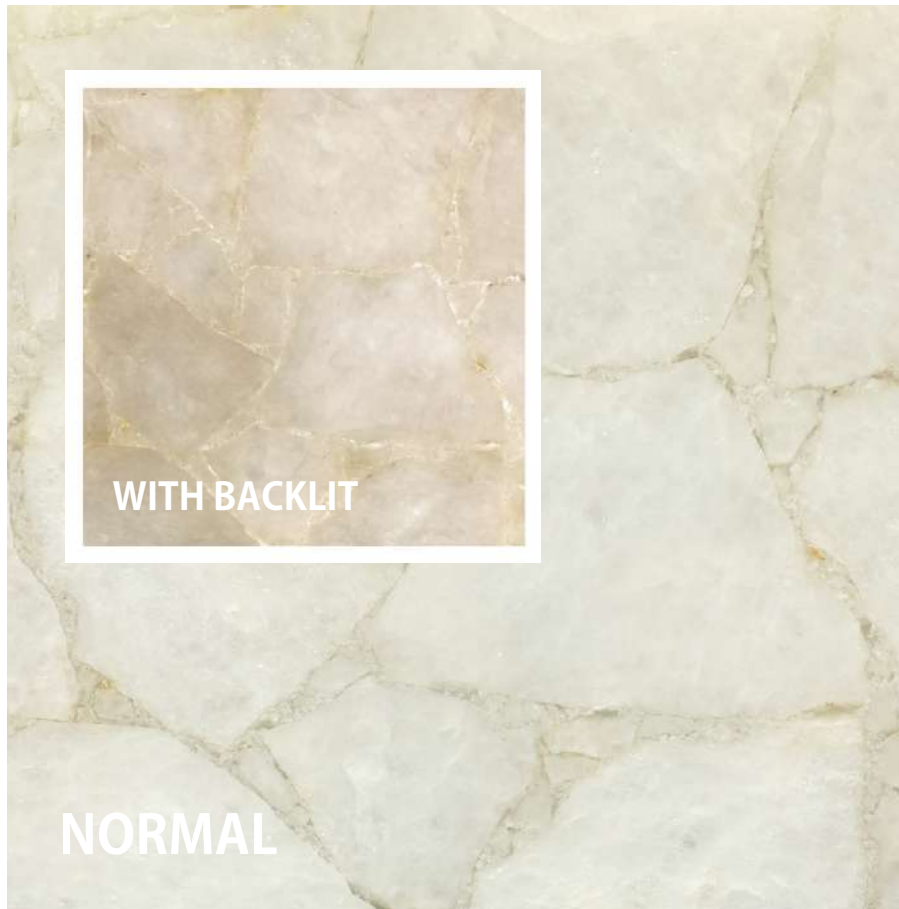

TRANSLUCENT

PINK QUARTZ (20 MM)

SMOKY QUARTZ (20 MM)

TRANSLUCENT

WHITE QUARTZ (20 MM)

WHITE GAVA (20 MM)

TRANSLUCENT

YELLOW ORNAGE QUARTZ (20 MM)