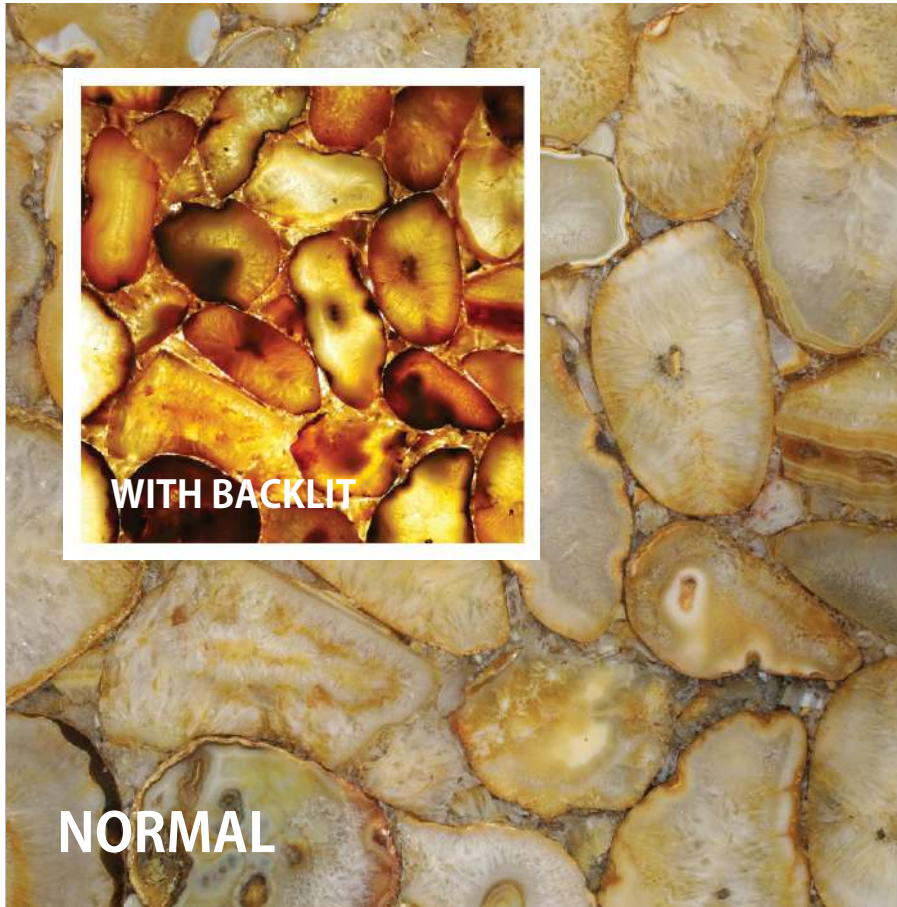

TRANSLUCENT

WITH BACKLIT

NORMAL

GREY AGATE MIX (20 MM)

WITH BACKLIT

NORMAL

MIX AGATE (20 MM)

TRANSLUCENT

WITH BACKLIT

NORMAL

YELLOW AGATE (20 MM)

WITH BACKLIT

NORMAL

YELLOW AGATE (5 MM)

TRANSLUCENT

WITH BACKLIT

NORMAL

YELLOW AGATE MIX (20 MM)

WITH BACKLIT

NORMAL

AMETHYST (20 MM)

VANDANA OVERSEAS

PRODUCTS

www.vandanaoverseas.com