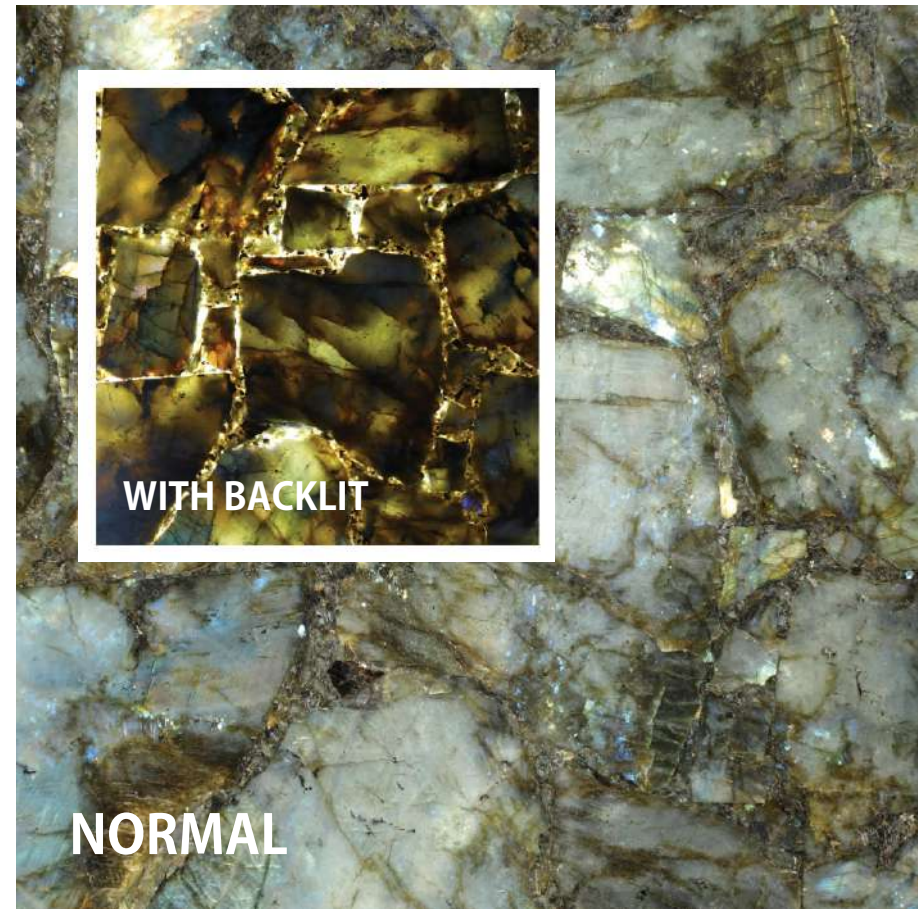

NORMAL

ZAMA (20 MM)

WITH BACKLIT

NORMAL

GREY ZAMA (20 MM)

TRANSLUCENT

GARNET (20 MM)

GREEN LABRODORITE (20 MM)