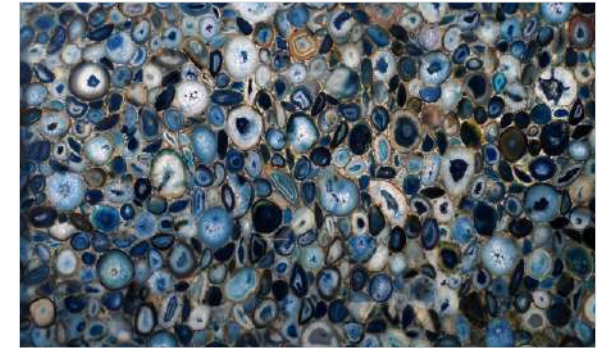

MOTHER OF PEARL

SLABS

YELLOW AGATE BACKLIT SLAB

GREY ZAMA BACKLIT SLAB

JET BLACK BACKLIT SLAB

YELLOW AGATE SLAB

GREY ZAMA SLAB

JET BLACK SLAB

SLABS

GREEN LABRODORITE SLAB

BROWN PETRIFIED WOOD SLAB

BLACK PETRIFIED WOOD SLAB

AMYTHIST SLAB

WHITE LABRODORITE SLAB

BLUE AGATE SLAB

GALLERY