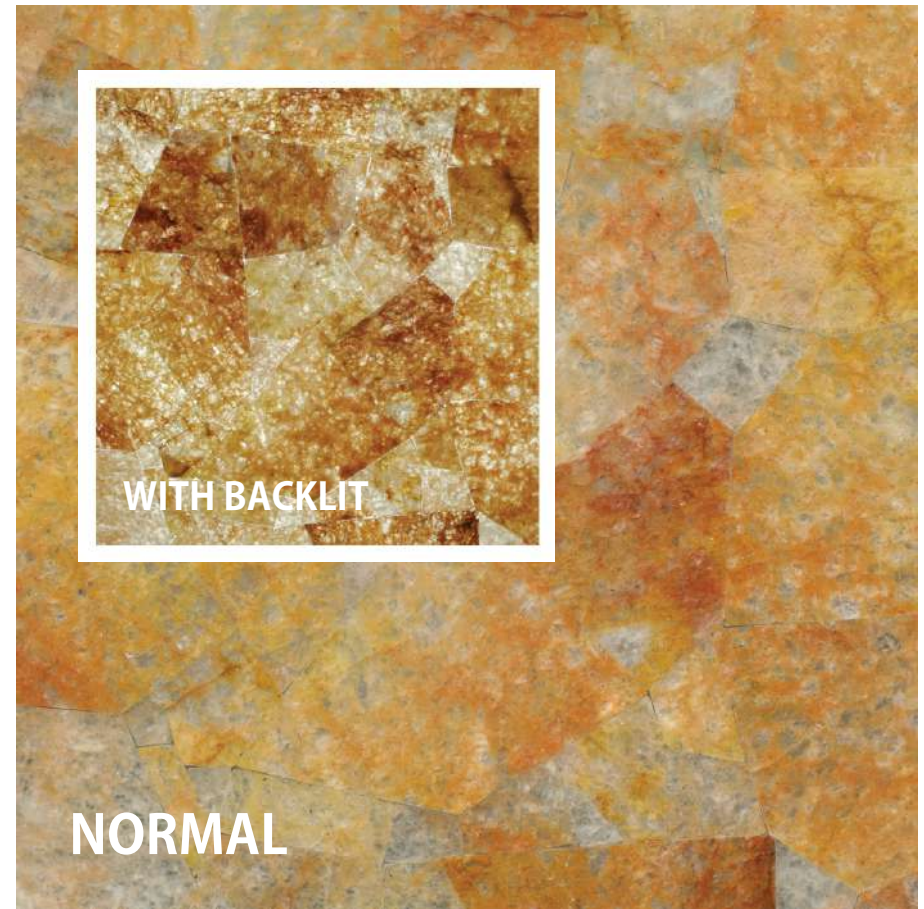

YELLOW ORNAGE QUARTZ (5 MM)