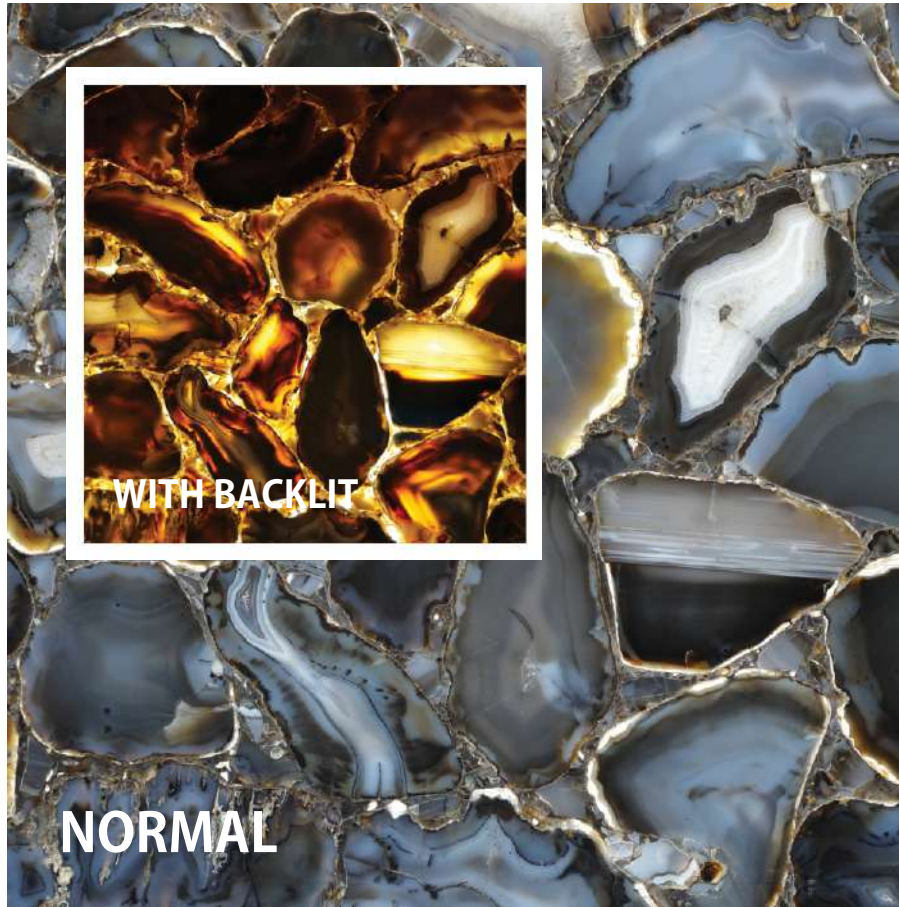

TYPES OF MOULDING:

HALF ROUND

BEVEL

STANDARD

FULL ROUND

TRANSLUCENT

BLACK AGATE (20 MM)

GREY AGATE (20 MM)