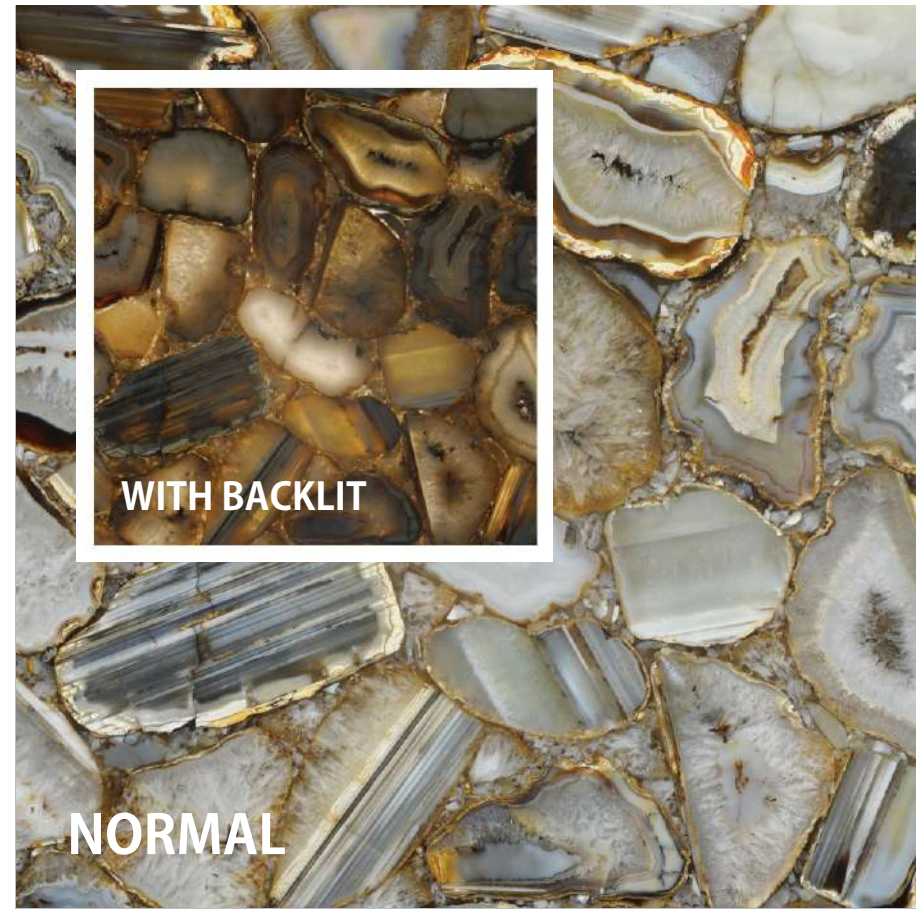

TYPES OF MOULDING:

HALF ROUND

BEVEL

STANDARD

FULL ROUND

TRANSLUCENT

BLACK AGATE (20 MM)

GREY AGATE (20 MM)

TRANSLUCENT

WITH BACKLIT

NORMAL

GREY AGATE MIX (20 MM)

WITH BACKLIT

NORMAL

MIX AGATE (20 MM)

TRANSLUCENT