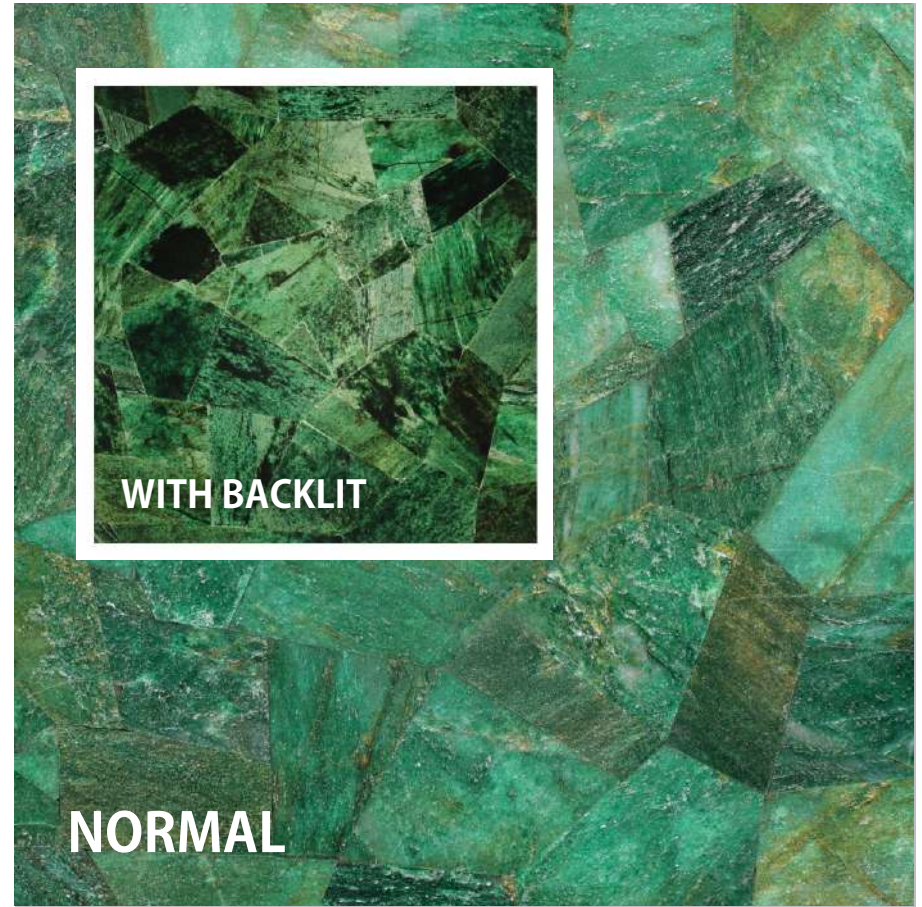

DARK GREEN AVENTURINE (5 MM)