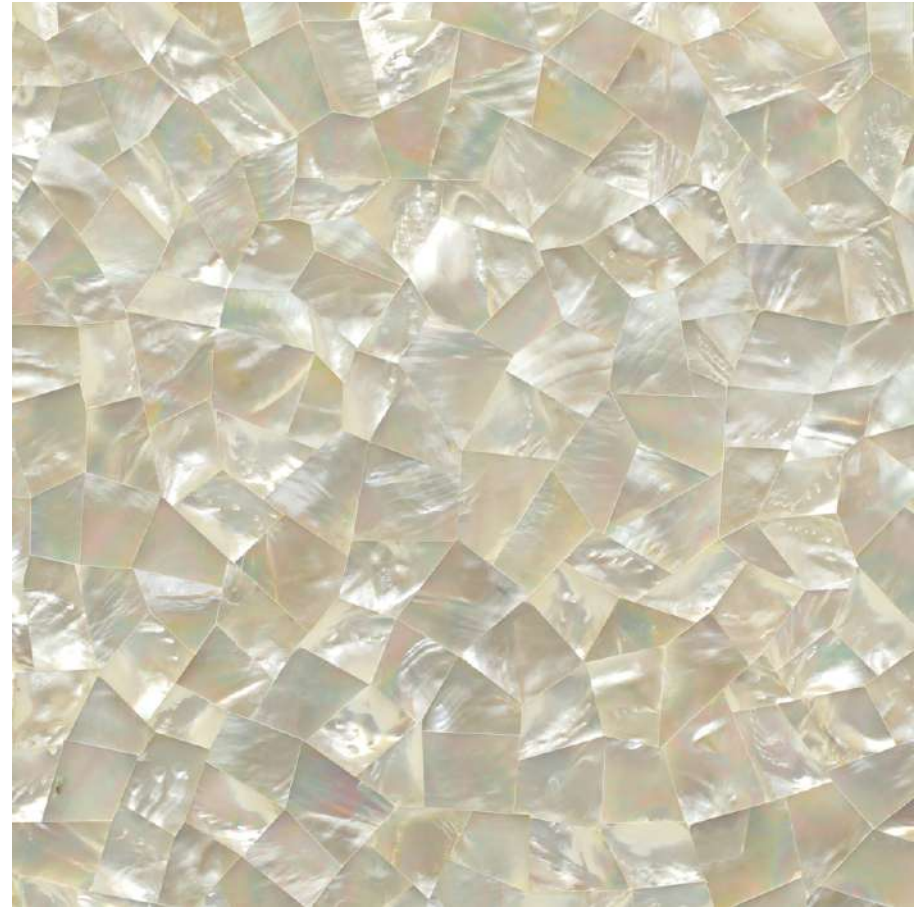

MOTHER OF PEARL

VANDANA OVERSEAS
PRODUCTS

www.vandanaoverseas.com