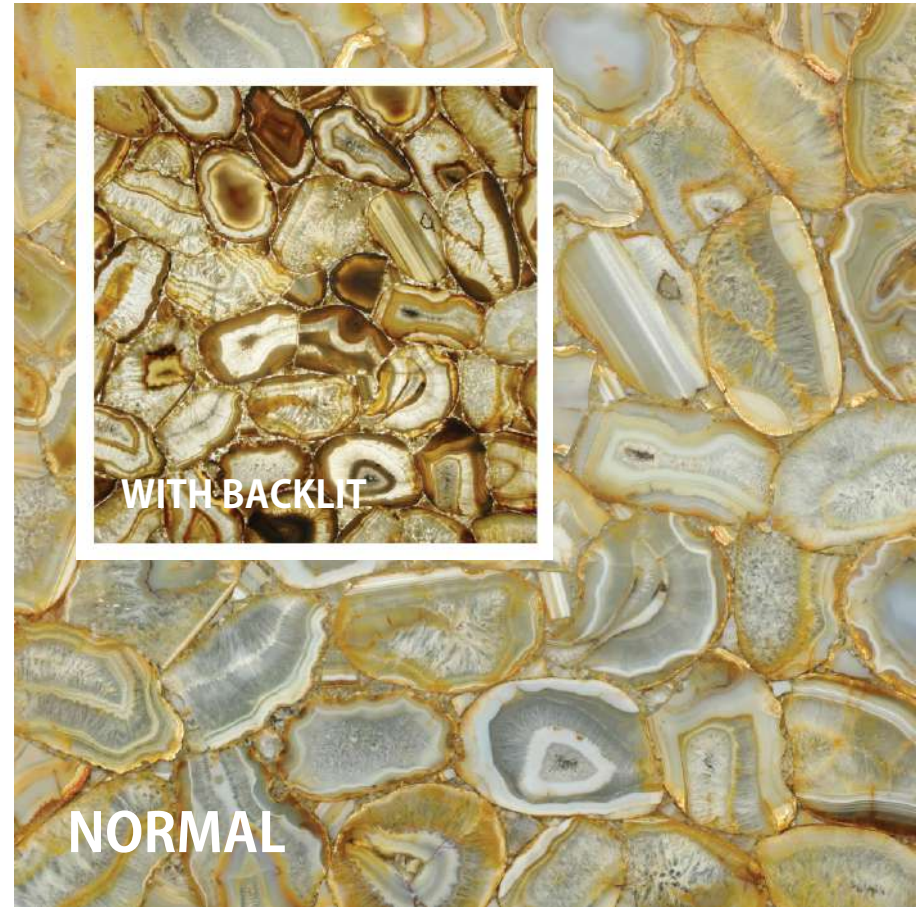

TRANSLUCENT

WITH BACKLIT

NORMAL

GREY AGATE MIX (20 MM)

WITH BACKLIT

NORMAL

MIX AGATE (20 MM)

TRANSLUCENT

WITH BACKLIT

NORMAL

YELLOW AGATE (20 MM)

WITH BACKLIT

NORMAL

YELLOW AGATE (5 MM)

TRANSLUCENT

WITH BACKLIT