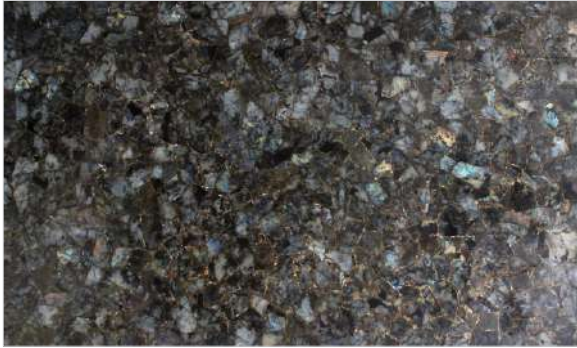

MOTHER OF PEARL

SLABS

YELLOW AGATE BACKLIT SLAB

GREY ZAMA BACKLIT SLAB

JET BLACK BACKLIT SLAB

YELLOW AGATE SLAB

GREY ZAMA SLAB

JET BLACK SLAB

SLABS

GREEN LABRODORITE SLAB

BROWN PETRIFIED WOOD SLAB

BLACK PETRIFIED WOOD SLAB

AMYTHIST SLAB

WHITE LABRODORITE SLAB

BLUE AGATE SLAB

GALLERY