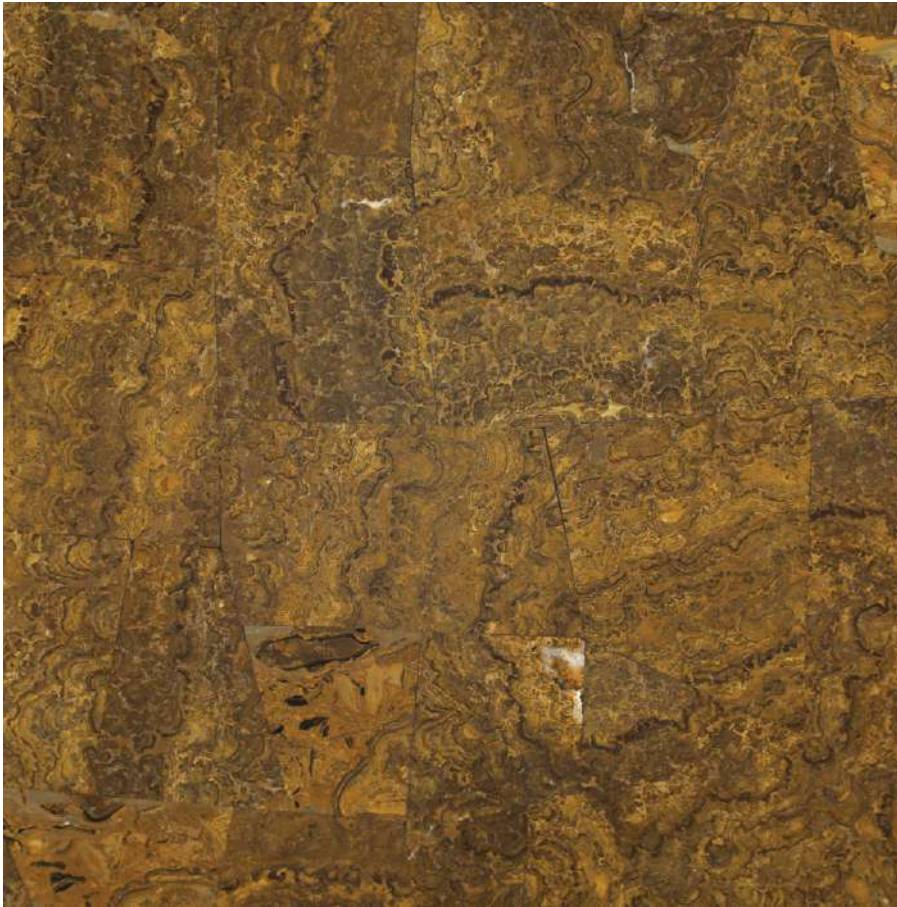

OVERLAP

STAR MODULITE