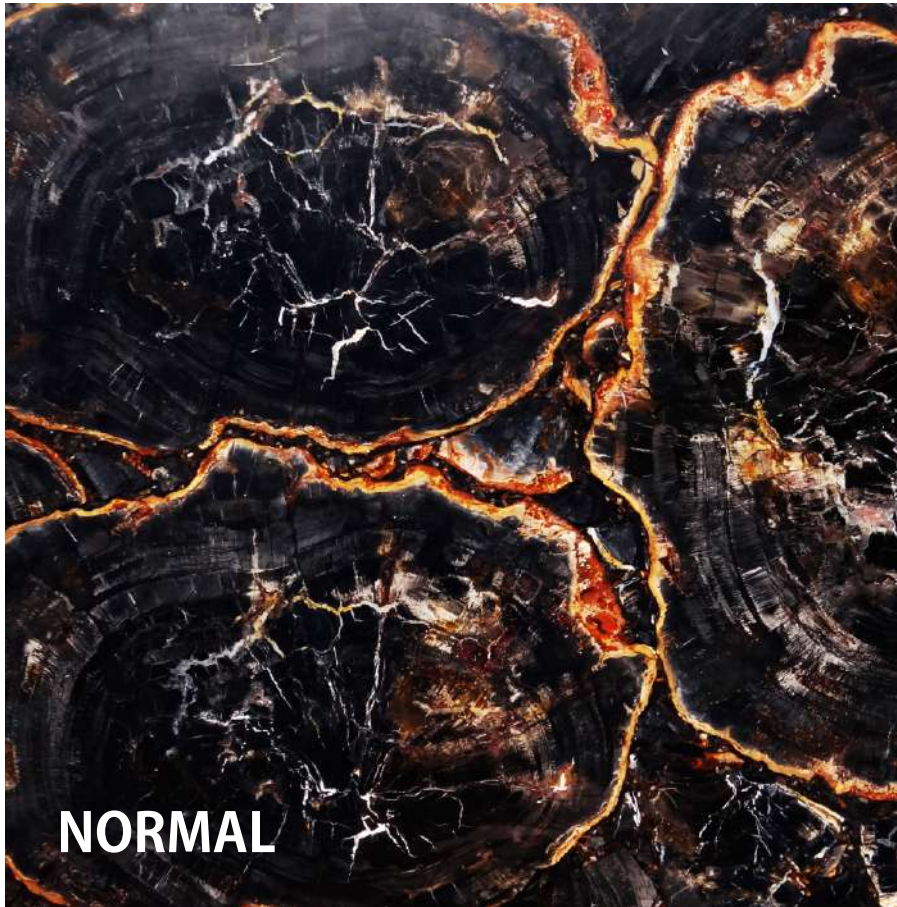

TRANSLUCENT

WHITE LABRODORITE (20 MM)

WHITE LABRODORITE (5 MM)

TRANSLUCENT

WITH BACKLIT

NORMAL

BROWN PETRIFIED WOOD (20 MM)

WITH BACKLIT

NORMAL

RED PETRIFIED WOOD (20 MM)

TRANSLUCENT

BLACK PETRIFIED WOOD (20 MM)

YELLOW PETRIFIED WOOD (20 MM)

TRANSLUCENT

RED PETRIFIED WOOD (20 MM)

JET BLACK (20 MM)