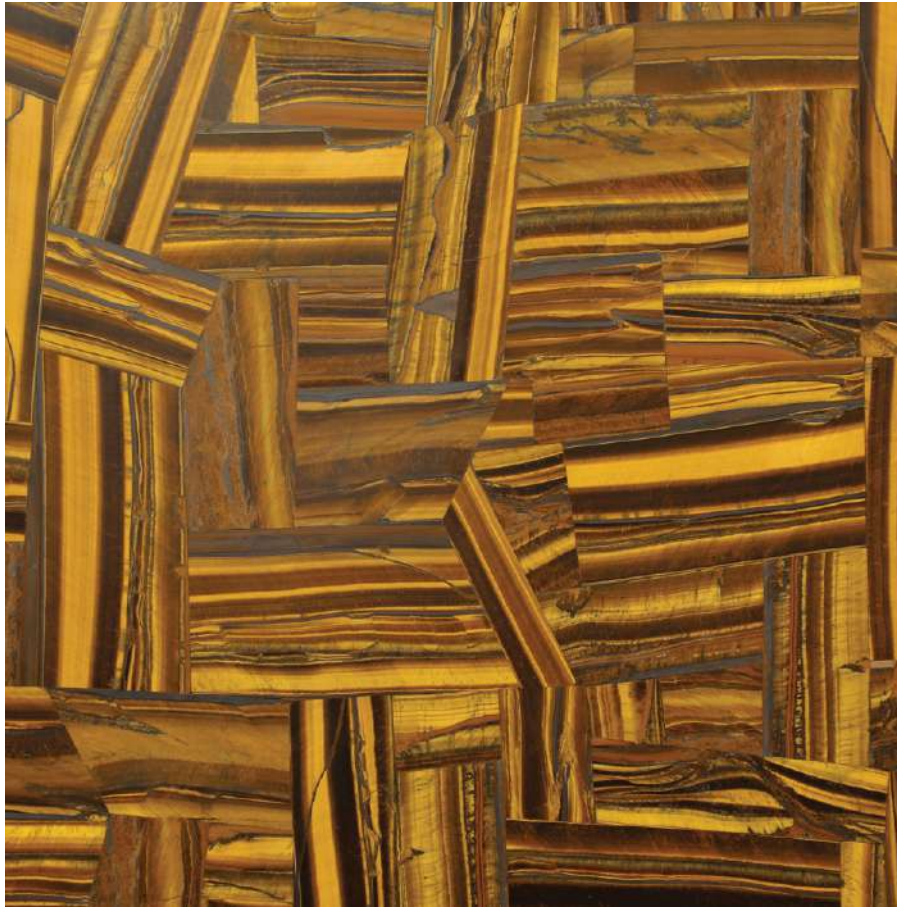

SILVER PYRITE

OVERLAP

STAR MODULITE

BLUE TIGER EYE

VANDANA OVERSEAS
PRODUCTS

www.vandanaoverseas.com

OVERLAP

GOLDEN TIGER EYE