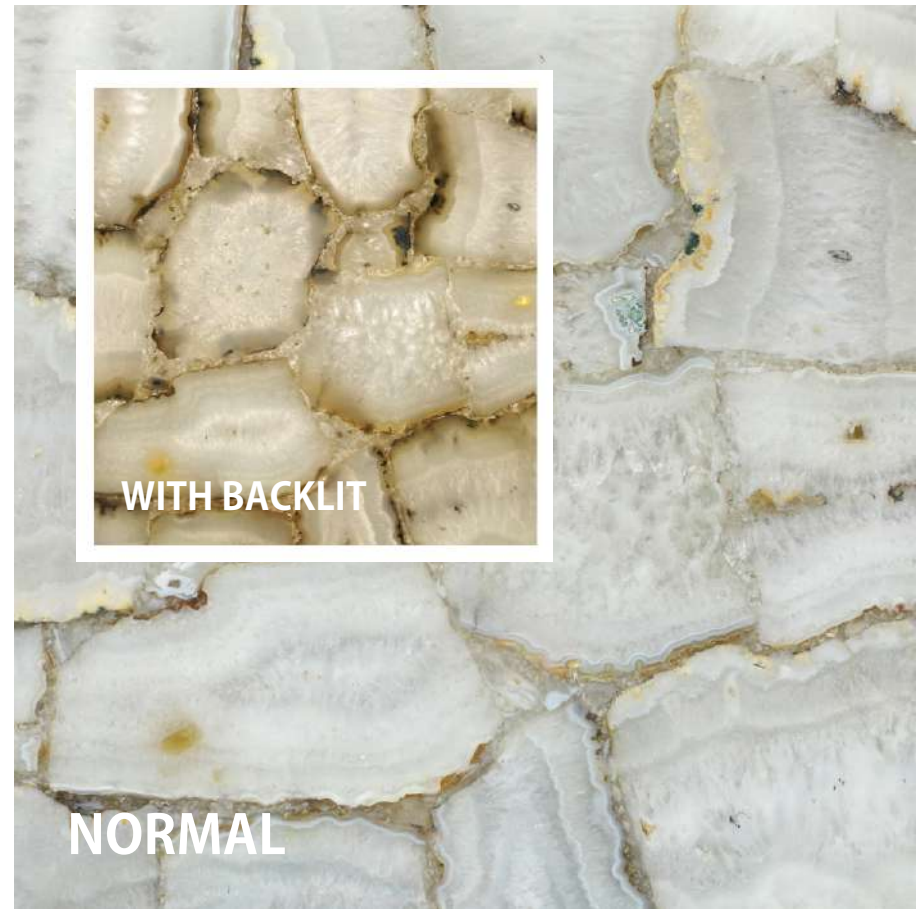

NORMAL

RED PETRIFIED WOOD (20 MM)

TRANSLUCENT

BLACK PETRIFIED WOOD (20 MM)

YELLOW PETRIFIED WOOD (20 MM)

TRANSLUCENT

RED PETRIFIED WOOD (20 MM)

JET BLACK (20 MM)

TRANSLUCENT

PINK QUARTZ (20 MM)

SMOKY QUARTZ (20 MM)

TRANSLUCENT

WHITE QUARTZ (20 MM)

WHITE GAVA (20 MM)

TRANSLUCENT

YELLOW ORNAGE QUARTZ (20 MM)