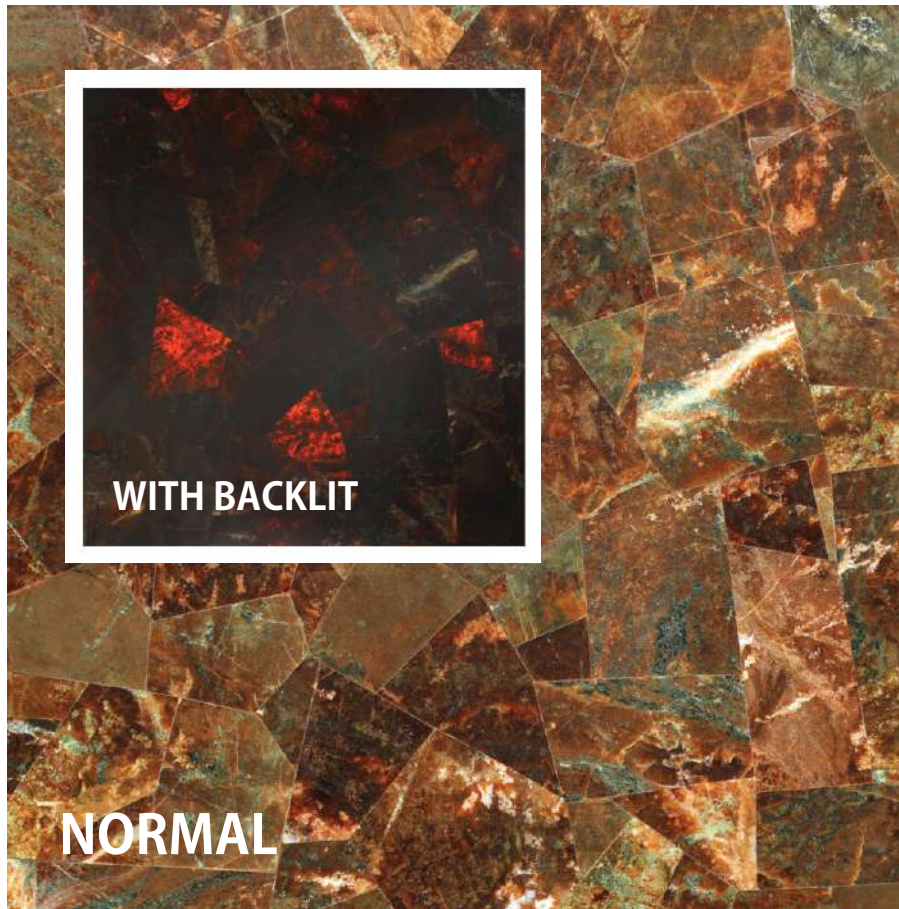

NORMAL

ZAMA (20 MM)

WITH BACKLIT

NORMAL

GREY ZAMA (20 MM)

TRANSLUCENT

GARNET (20 MM)

GREEN LABRODORITE (20 MM)