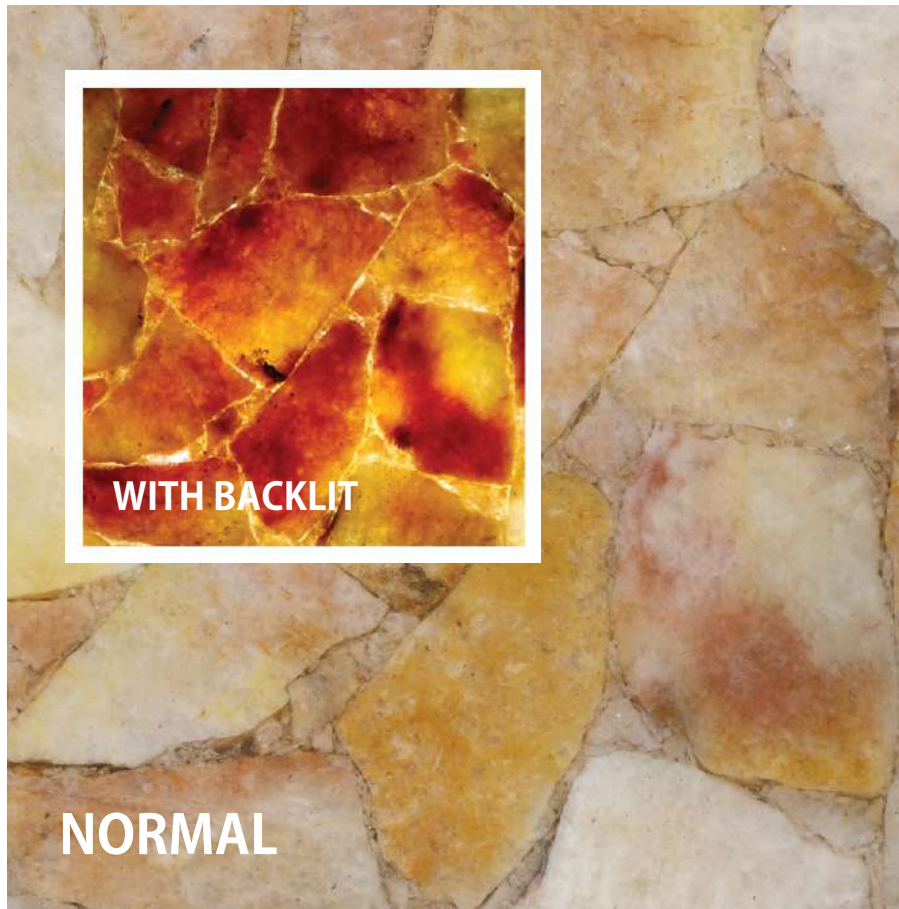

TRANSLUCENT

PINK QUARTZ (20 MM)

SMOKY QUARTZ (20 MM)

TRANSLUCENT

WHITE QUARTZ (20 MM)

WHITE GAVA (20 MM)

TRANSLUCENT

YELLOW ORNAGE QUARTZ (20 MM)