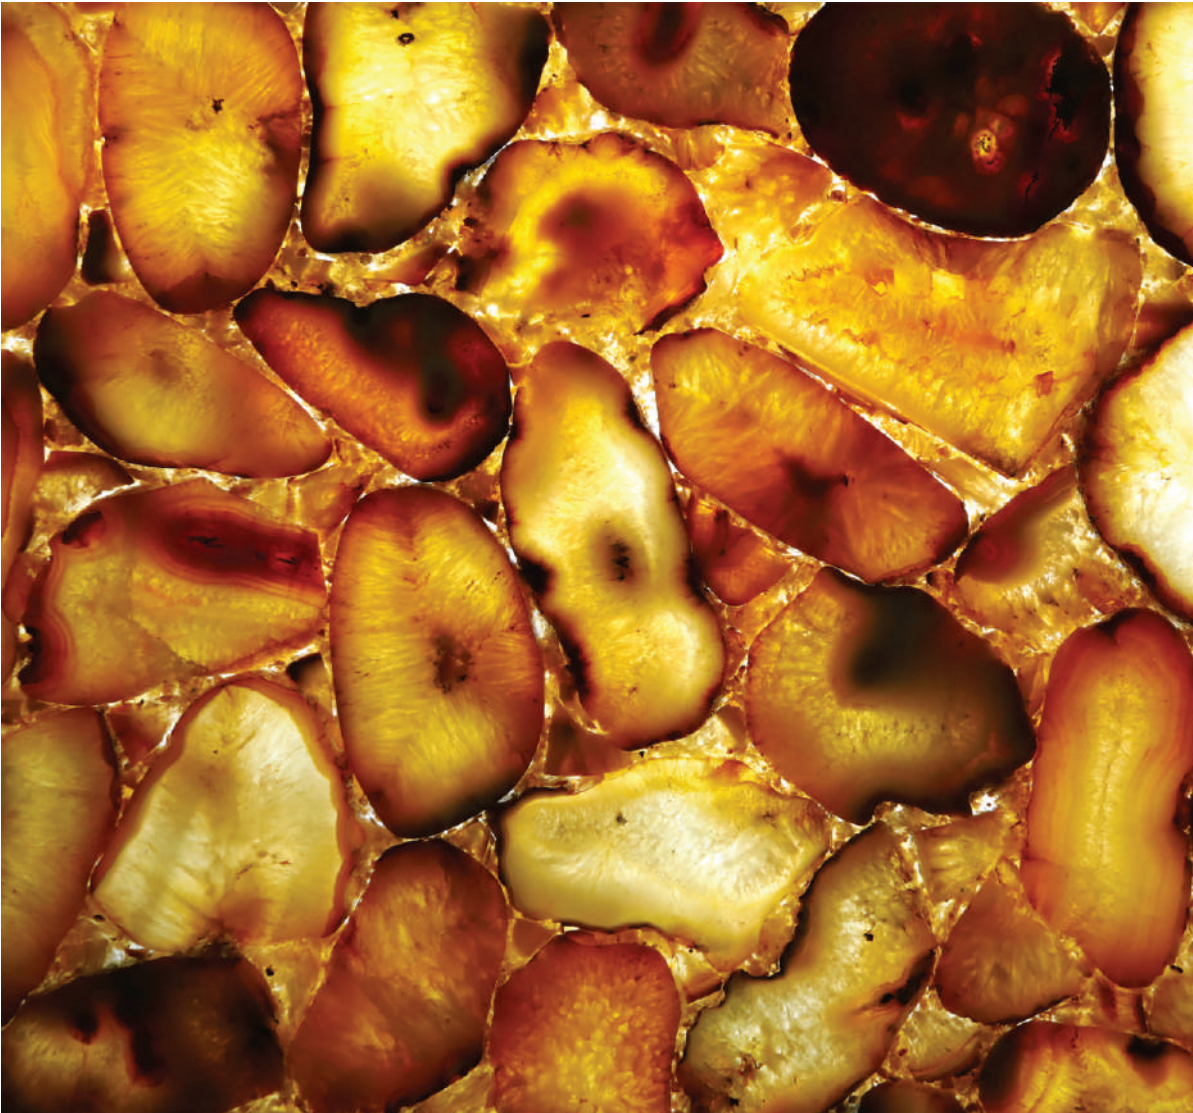

THE EASIEST WAY TO
DESIGN A BEAUTIFUL HOME!

www.vandanaoverseas.com

Vandana Overseas
SEMI-PRECIOUS STONE

ABOUT COMPANY

"Semi-Precious Stones - Meaning, color and pictures of semi-precious stones"

Vandana Overseas is a private company which was established in the year 1993, in Udaipur, the city of lakes and fountains, in Rajasthan. We have been dealing into different types of stones, since then we are one of the importers, exporters and processors of semi-precious stones in India. Our high quality range of products are used in many indoor elements like Indoor-Flooring, Table-Tops, Ceilings, Wall-Claddings, Counter-Tops, etc.